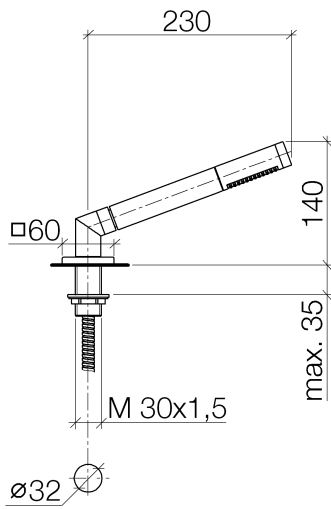

27 702 980

Fits: IMO, MEM, CL.1, CYO

- COMPACT RAIN, max. flow rate 6.8 l/min (at 3 bar)
- with anti-scale system
- rosette 60 x 60 mm
- hole diameter 32 mm
- metal shower hose 2250mm with integrated anti-twist protection

Two-piece design allows hose to later be changed without dismantling the fitting.

Intrinsic protection against back flow.

	Brushed Platinum	27 702 980-06
	Chrome	27 702 980-00
	Platinum	27 702 980-08
	Dark Chrome	27 702 980-19
	Brushed Durabrass (23kt Gold)	27 702 980-28
	Matte Black	27 702 980-33
	Brushed Champagne (22kt Gold)	27 702 980-46
	Champagne (22kt Gold)	27 702 980-47
	Brushed Chrome	27 702 980-93
	Brushed Dark Platinum	27 702 980-99

27 702 980

Flow rate chart

Certificates

IAPMO\_4976 (5). Belgaqua\_21-383- WRAS\_2209005.  
27\_8.

27 702 980

Parts for other finishes can be found here: [Chrome](#)

Spare parts list

No.	Item Number	Name	Quantity used	Delivery time
1	90 12 11 140 30-06	shower	1	10
2	04 24 04 287 00-06	nipple	1	10
3	90 14 20 002 00 90	seal	1	2
4	28 322 970-06	Metal shower hose 1/2" x 3/8" x 1750 mm - Brushed Platinum	1	2
5	90 18 40 085 00 90	sleeve	1	2
6	09 27 68 003-06	rosette	1	10
7	09 30 01 090-07	sleeve	1	30
8	04 23 10 032 46 90	fixing set	1	2
9	09 30 11 060 90	disc	1	2
10	12 505 970 90	High pressure hose 1/2" x 3/8" x 500 mm -	1	2
11	90 24 03 168 00 90	nipple	1	2
12	04 24 04 187 00-06	nipple	1	10