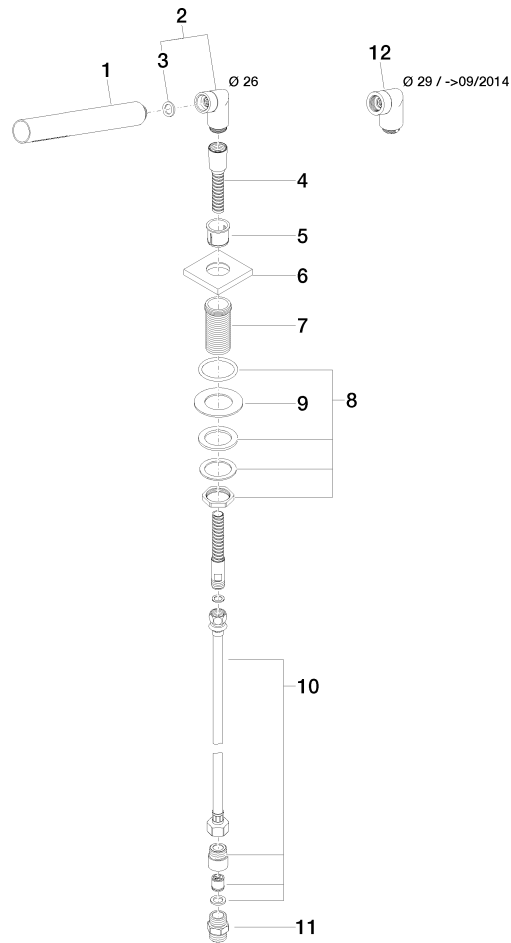

27 702 980

Fits: IMO, MEM, CL.1, CYO

- COMPACT RAIN, max. flow rate 6.8 l/min (at 3 bar)
- with anti-scale system
- rosette 60 x 60 mm
- hole diameter 32 mm
- metal shower hose 2250mm with integrated anti-twist protection

Two-piece design allows hose to later be changed without dismantling the fitting.

Intrinsic protection against back flow.

	Brushed Platinum	27 702 980-06
	Chrome	27 702 980-00
	Platinum	27 702 980-08
	Dark Chrome	27 702 980-19
	Brushed Durabrass (23kt Gold)	27 702 980-28
	Matte Black	27 702 980-33
	Brushed Champagne (22kt Gold)	27 702 980-46
	Champagne (22kt Gold)	27 702 980-47
	Brushed Chrome	27 702 980-93
	Brushed Dark Platinum	27 702 980-99

27 702 980

Flow rate chart

Certificates

IAPMO\_4976 (5). Belgaqua\_21-383- WRAS\_2209005.  
27\_8.

27 702 980

Parts for other finishes can be found here: [Chrome](#)

Spare parts list

No.	Item Number	Name	Quantity used	Delivery time
1	90 12 11 140 30-06	shower	1	10
2	04 24 04 287 00-06	nipple	1	10
3	90 14 20 002 00 90	seal	1	2
4	28 322 970-06	Metal shower hose 1/2" x 3/8" x 1750 mm - Brushed Platinum	1	2
5	90 18 40 085 00 90	sleeve	1	2
6	09 27 68 003-06	rosette	1	10
7	09 30 01 090-07	sleeve	1	30
8	04 23 10 032 46 90	fixing set	1	2
9	09 30 11 060 90	disc	1	2
10	12 505 970 90	High pressure hose 1/2" x 3/8" x 500 mm -	1	2
11	90 24 03 168 00 90	nipple	1	2
12	04 24 04 187 00-06	nipple	1	10